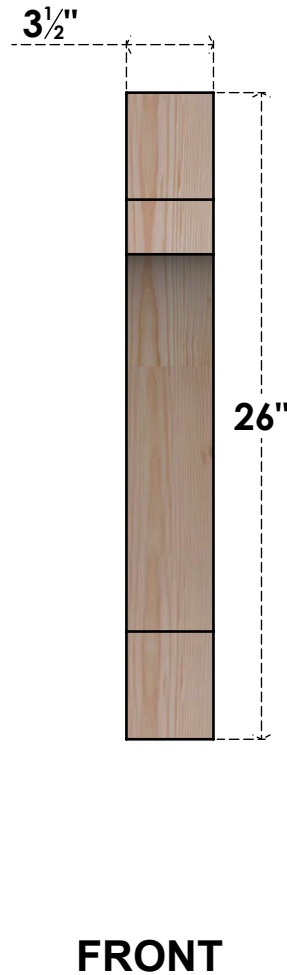

BRC04X18X26MRC00SDF

3 1/2"W X 18"D X 26"H MERCED SMOOTH BRACE, DOUGLAS FIR

EKENA MILLWORK
 2300 WEST MAIN ST.
 CLARKSVILLE, TX 75426
 TOLL FREE: 866-607-0453
 WWW.EKENAMILLWORK.COM

NOTES

1. INSTALLATION TO BE COMPLETED IN ACCORDANCE WITH MANUFACTURER'S SPECIFICATIONS.
2. DRAWING MAY NOT BE TO SCALE
3. THIS DRAWING IS INTENDED FOR DESIGN AND PLANNING PURPOSES ONLY.
4. ALL INFORMATION CONTAINED HEREIN WAS CURRENT AT THE TIME OF DEVELOPMENT BUT MUST BE REVIEWED AND APPROVED BY THE PRODUCT MANUFACTURER TO BE CONSIDERED ACCURATE.
5. PRODUCTS ARE NOT KILN DRIED. THIS ITEM IS UNIQUE AND WILL CONTAIN THE NATURAL VARIATIONS THAT THE WOOD SPECIES OFFERS. THIS MAY RESULT IN VARIATIONS UP TO 1/4"