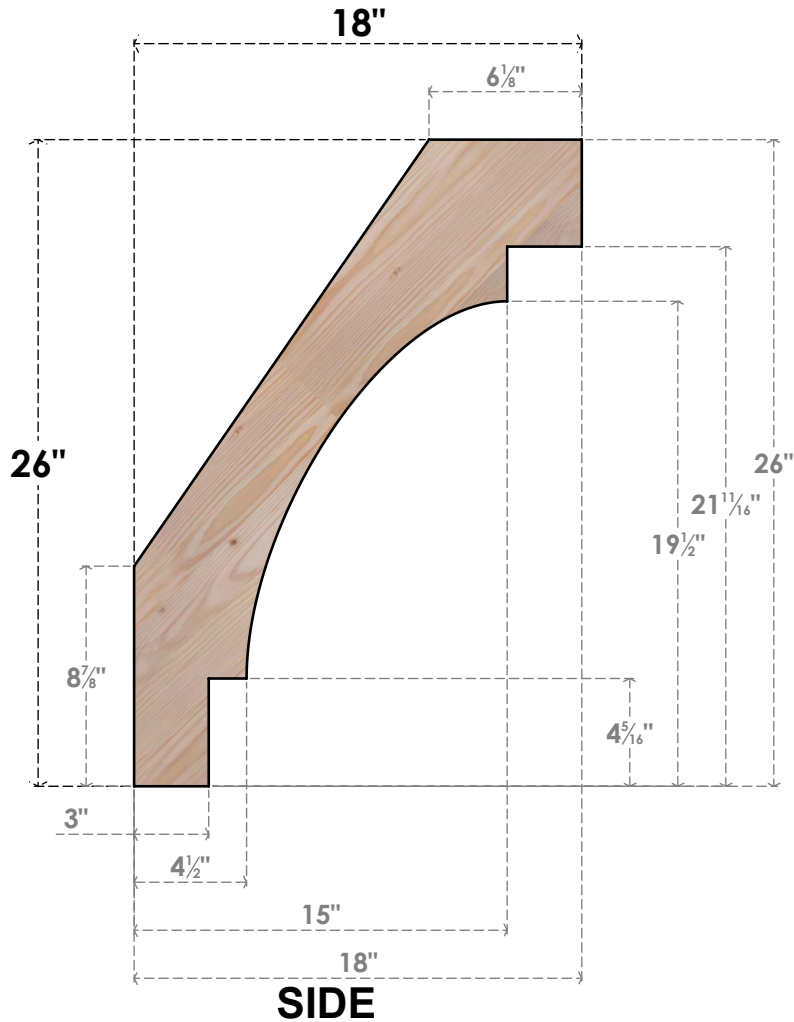

BRC04X18X26MRC00SDF

3 1/2"W X 18"D X 26"H MERCED SMOOTH BRACE, DOUGLAS FIR

EKENA MILLWORK
 2300 WEST MAIN ST.
 CLARKSVILLE, TX 75426
 TOLL FREE: 866-607-0453
 WWW.EKENAMILLWORK.COM

NOTES

1. INSTALLATION TO BE COMPLETED IN ACCORDANCE WITH MANUFACTURER'S SPECIFICATIONS.
2. DRAWING MAY NOT BE TO SCALE
3. THIS DRAWING IS INTENDED FOR DESIGN AND PLANNING PURPOSES ONLY.
4. ALL INFORMATION CONTAINED HEREIN WAS CURRENT AT THE TIME OF DEVELOPMENT BUT MUST BE REVIEWED AND APPROVED BY THE PRODUCT MANUFACTURER TO BE CONSIDERED ACCURATE.
5. PRODUCTS ARE NOT KILN DRIED. THIS ITEM IS UNIQUE AND WILL CONTAIN THE NATURAL VARIATIONS THAT THE WOOD SPECIES OFFERS. THIS MAY RESULT IN VARIATIONS UP TO 1/4"